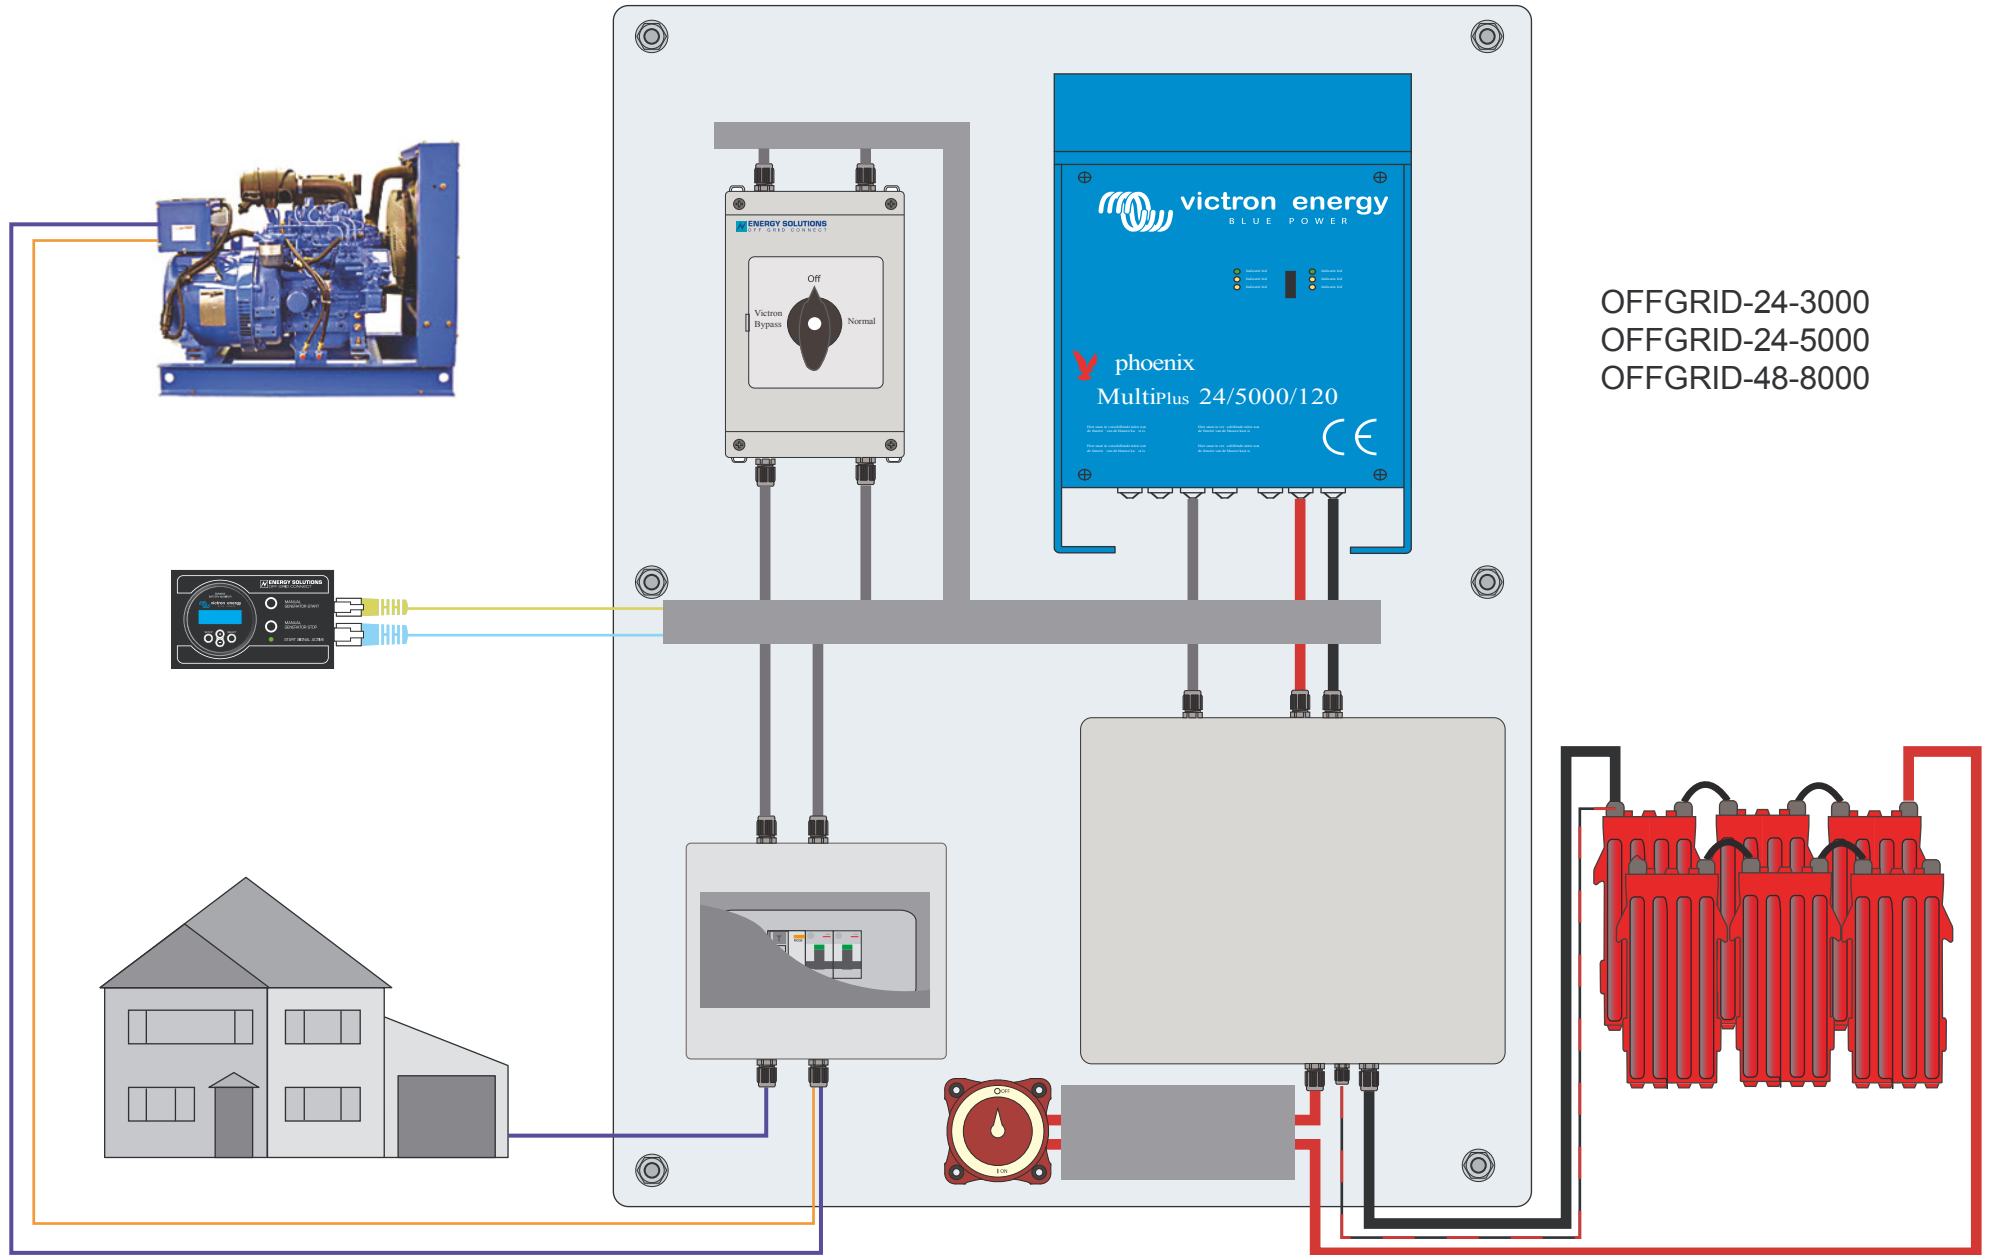

Off Grid Connect System

OFFGRID-24-3000
OFFGRID-24-5000
OFFGRID-48-8000

Off Grid Kit 1

Comprising of a Victron 24/3000/7050A. Service bypass switch. Dc link box and BMV battery Monitor. RCD with breaker. Output for self start generator. All preconfigured and panel mounted.

Price: £3710.00

Off Grid Kit 2

Comprising of a Victron 24/5000/12050A. Service bypass switch. Dc link box and BMV battery Monitor. RCD with breaker. Output for self start generator. All preconfigured and panel mounted. (requires RJ12 & 45 cable for remote to suit app)

Price: £4395.00

Off Grid Kit 3

Comprising of a Victron 48/8000/110 Quattro. Service bypass rated to 63A. DC link box and BMV battery monitor. Output RCD and breaker. includes a remote start output for a generator. All pre-configured and mounted on a board.(requires RJ12 & 45 cable).